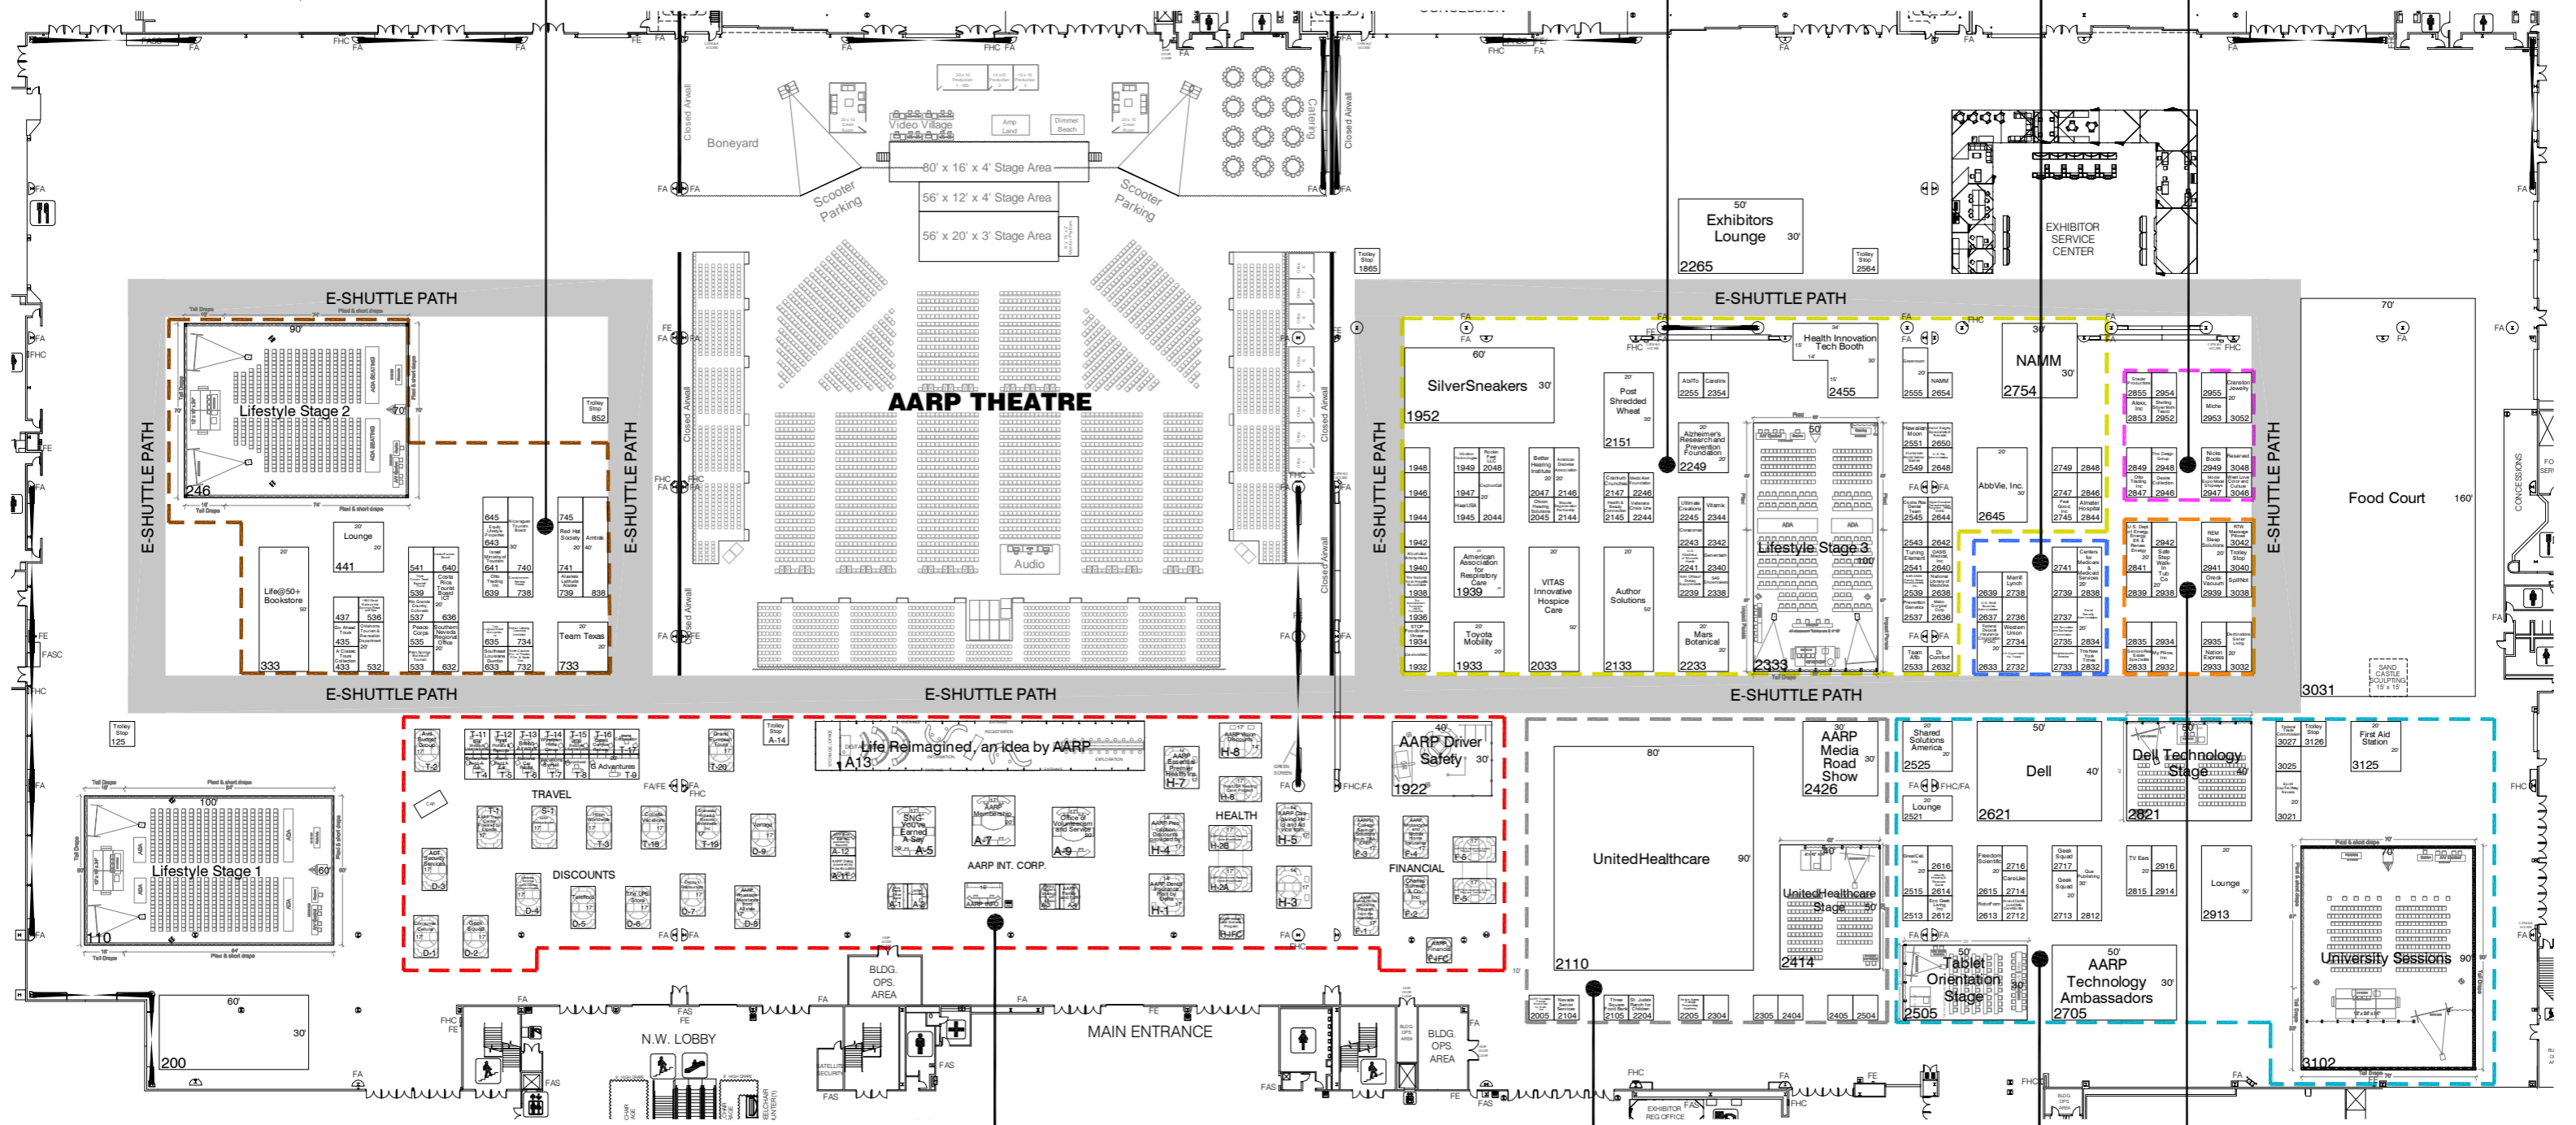

Inventory as of 05/13/2013

Dimension	Size	Qty	SqFt
3'x3'	9	1	9
8'x10'	80	4	320
10'x10'	100	156	15,600
10'x15'	150	1	150
10'x17'	170	25	4,250
10'x20'	200	23	4,600
14'x17'	238	6	1,428
10'x30'	300	2	600
17'x20'	340	3	1,020
10'x40'	400	1	400
20'x20'	400	8	3,200
20'x30'	600	3	1,800
30'x30'	900	2	1,800
20'x50'	1,000	3	3,000
30'x40'	1,200	1	1,200
30'x50'	1,500	3	4,500
30'x60'	1,800	2	3,600
40'x50'	2,000	3	6,000
50'x100'	5,000	1	5,000
60'x100'	6,000	1	6,000
70'x90'	6,300	2	12,600
80'x90'	7,200	1	7,200
70'x160'	11,200	1	11,200
Custom	810	1	810
Custom	2,596	1	2,596
<b>Totals:</b>	<b>255</b>		<b>98,883</b>

## LAS VEGAS CONVENTION CENTER - N1 - N4 - LAS VEGAS, NV

**F R E E M A N**

\*Floor Plan Subject to Fire Marshal Approval\*

LAST REVISION: 05/13/2013

**TRAVEL & LEISURE**

**HEALTH & FITNESS**

**FINANCIAL**

**RETAIL**